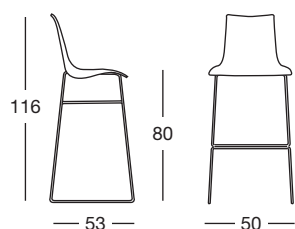

*Barstool with recyclable polycarbonate body.
11 mm chrome steel tube h.80 sledge frame.
4-leg frame in 16 mm diam. tubular chrome steel,
available in two heights.
For indoor use.*

COLORI COLOURS

100 trasparente
transparent
140 trasparente
rosso
translucent
red
183 trasparente
fumé
translucent
smoked

Art. 2545

| | |
|---------------------------------|---------------------|
| Imballo Packing | 2 pezzi 2 pieces |
| Peso unitario Unit weight | Kg 6,800 |
| Misure imballo Packing sizes | 56,5x53,5x84 cm |

h.65
Struttura a 4 gambe
4-leg frame

Art. 2546

| | |
|---------------------------------|---------------------|
| Imballo Packing | 2 pezzi 2 pieces |
| Peso unitario Unit weight | Kg 6,400 |
| Misure imballo Packing sizes | 55,5x52,5x69 cm |

h.80
Struttura a slitta
Sledge frame

Art. 2547

| | |
|---------------------------------|---------------------|
| Imballo Packing | 2 pezzi 2 pieces |
| Peso unitario Unit weight | Kg 8,100 |
| Misure imballo Packing sizes | 53,5x51,5x94,5 cm |